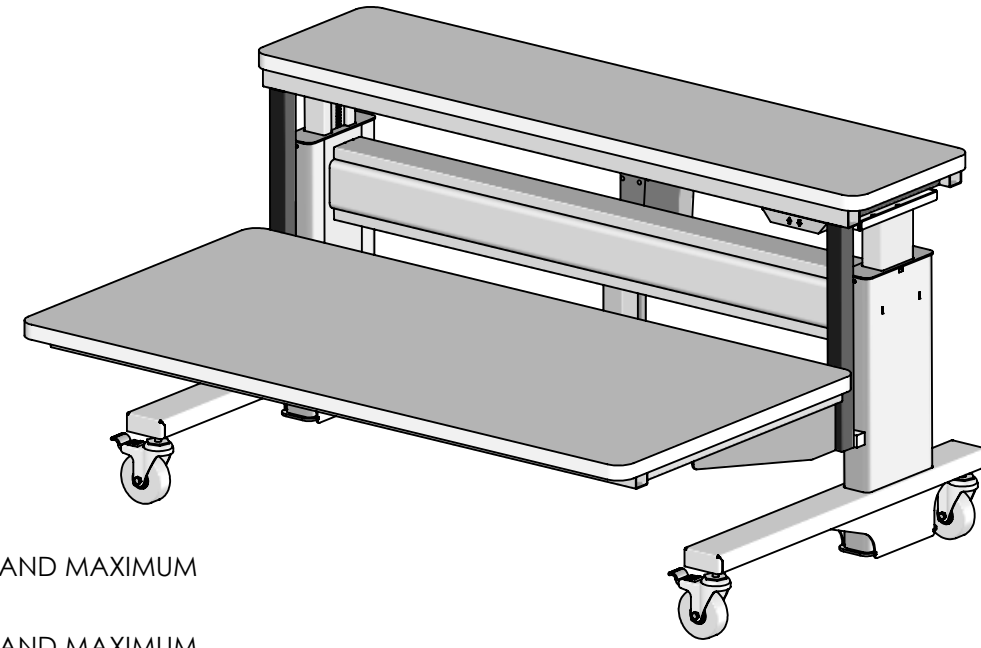

FRONT VIEW

GENERAL NOTES:

- 1) LOWEST HEIGHT POSITION IS 28.369" AND MAXIMUM HEIGHT POSITION IS 44.12".
- 2) LOWEST HEIGHT POSITION IS 13.994" AND MAXIMUM HEIGHT POSITION IS 29.74".
- 3) ALL CASTERS ARE LOCKING TYPE.

RIGHT HAND SIDE VIEW

APPLICATION PURPOSE:
This custom workstation was built for use with an unusually low range of adjustability to restore artwork.

2700 JAMES SAVAGE ROAD
MIDLAND, MI 48642
Ph. 989.496.9510
Fx. 989.496.9927
BOSTONTEC.COM