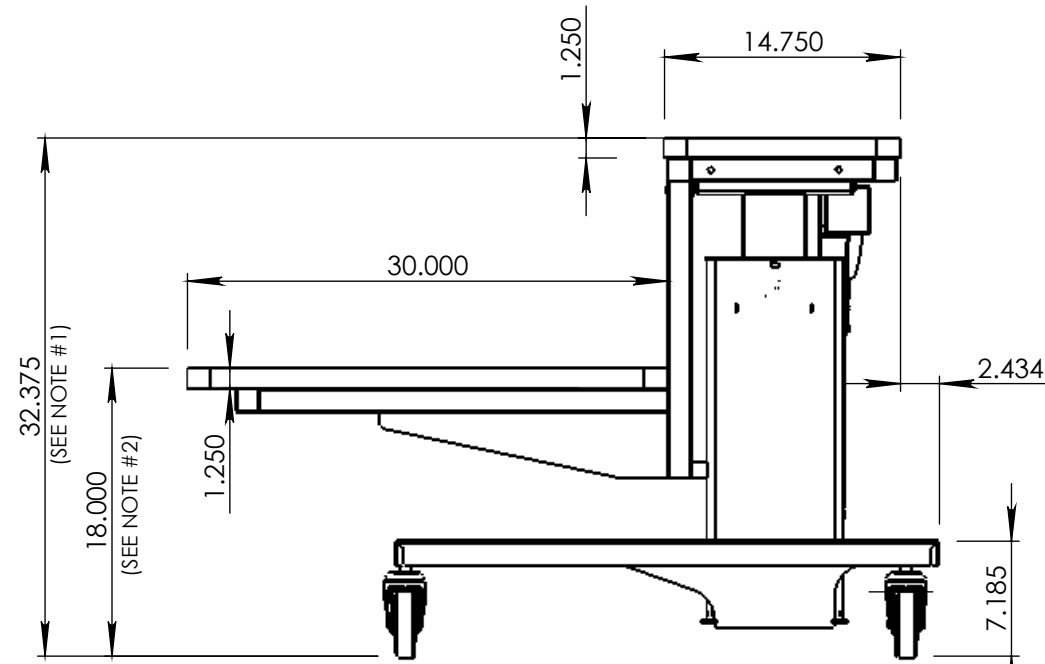

FRONT VIEW

GENERAL NOTES:

- 1) LOWEST HEIGHT POSITION IS 28.369" AND MAXIMUM HEIGHT POSITION IS 44.12".
- 2) LOWEST HEIGHT POSITION IS 13.994" AND MAXIMUM HEIGHT POSITION IS 29.74".
- 3) ALL CASTERS ARE LOCKING TYPE.

RIGHT HAND SIDE VIEW

APPLICATION PURPOSE:
This custom workstation was built for use with an unusually low range of adjustability to restore artwork.

2700 JAMES SAVAGE ROAD
MIDLAND, MI 48642
Ph. 989.496.9510
Fx. 989.496.9927
BOSTONTEC.COM